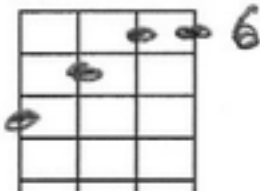

Bye, Bye Love - Fills

C6. Standard Tuning

Standard Tuning notation for C6. Treble clef, key signature of one flat (B \flat), 4/4 time signature. Notes: F, G, A, followed by a whole rest with lyrics "Bye Bye". Chords: B \flat , B \flat . Tablature: 1 3 0, 1 1 2 3, 1 2 3 4, 1 1 2 3.

A

B^b

B

C

'til

he

stepped

in__

G6 Baritone

B \flat

B \flat

Baritone notation for G6. Treble clef, key signature of one flat (B \flat), 4/4 time signature. Notes: F, G, A, followed by a whole rest with lyrics "Bye Bye". Chords: B \flat , B \flat . Tablature: 3 0 2, 1 1 2 3, 6 7 8 9 10, 6 6 7 8.

A

B \flat

B

C

'til

he

stepped

in__