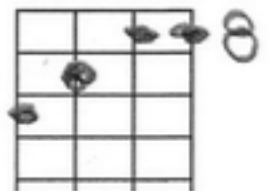

Bye, Bye Love - Fills

C6. Standard Tuning

Standard Tuning notation for C6. Treble clef, key signature of one flat (B \flat), 4/4 time signature. Notes: F, G, A, followed by a whole rest with lyrics "Bye Bye". Chords: B \flat , B \flat . Tablature: 1 3 0, 1 1 2 3, 1 2 3 4, 1 1 2 3.

A

B^b

B

C

'til

he

stepped

in__

G6 Baritone

B \flat

B \flat

Baritone notation for G6. Treble clef, key signature of one flat (B \flat), 4/4 time signature. Notes: F, G, A, followed by a whole rest with lyrics "Bye Bye". Chords: B \flat , B \flat . Tablature: 3 0 2, 1 1 2 3, 6 7 8 9 10, 6 6 7 8.

A

B \flat

B

C

'til

he

stepped

in__