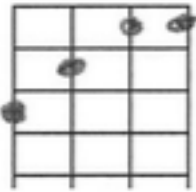

Bye, Bye Love - Fills

C6. Standard Tuning

Standard Tuning notation for C6. Treble clef, key signature of one flat (B \flat), 4/4 time signature. Notes: F, G, A, followed by a whole rest with lyrics "Bye Bye". Chords: B \flat , B \flat . Tablature: 1 3 0, 1 1 2 3, 1 2 3 4, 1 1 2 3.

A

B^b

B

C

'til

he

stepped

in__

G6 Baritone

B \flat

B \flat

Baritone notation for G6. Treble clef, key signature of one flat (B \flat), 4/4 time signature. Notes: F, G, A, followed by a whole rest with lyrics "Bye Bye". Chords: B \flat , B \flat . Tablature: 3 0 2, 1 1 2 3, 6 7 8 9 10, 6 6 7 8.

A

B \flat

B

C

'til

he

stepped

in__