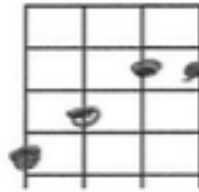

Bye, Bye Love - Fills

C6. Standard Tuning

Standard Tuning notation for C6. Treble clef, key signature of one flat (B \flat), 4/4 time signature. Notes: F, G, A, followed by a whole rest with lyrics "Bye Bye". Chords: B \flat , B \flat . Tablature: 1 3 0, 1 1 2 3, 1 2 3 4, 1 1 2 3.

A

B^b

B

C

'til

he

stepped

in__

G6 Baritone

B \flat

B \flat

Baritone notation for G6. Treble clef, key signature of one flat (B \flat), 4/4 time signature. Notes: F, G, A, followed by a whole rest with lyrics "Bye Bye". Chords: B \flat , B \flat . Tablature: 3 0 2, 1 1 2 3, 6 7 8 9 10, 6 6 7 8.