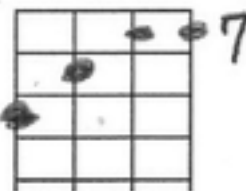

Bye, Bye Love - Fills

C6. Standard Tuning

Standard Tuning notation for C6. Treble clef, key signature of one flat (B \flat), 4/4 time signature. Notes: F, G, A, followed by a whole rest with lyrics "Bye Bye". Chords: B \flat , B \flat . Tablature: 1 3 0, 1 1 2 3, 1 2 3 4, 1 1 2 3.

A

B^b

B

C

'til

he

stepped

in__

G6 Baritone

B \flat

B \flat

Baritone notation for G6. Treble clef, key signature of one flat (B \flat), 4/4 time signature. Notes: F, G, A, followed by a whole rest with lyrics "Bye Bye". Chords: B \flat , B \flat . Tablature: 3 0 2, 1 1 2 3, 6 7 8 9 10, 6 6 7 8.

A

B \flat

B

C

'til

he

stepped

in__