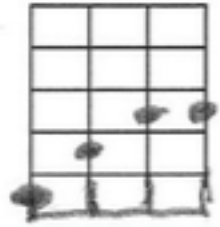

Bye, Bye Love - Fills

C6. Standard Tuning

Standard Tuning notation for C6. Treble clef, key signature of one flat (B \flat), 4/4 time signature. Notes: F, G, A, followed by a whole rest with lyrics "Bye Bye". Chords: B \flat , B \flat . Tablature: 1 3 0, 1 1 2 3, 1 2 3 4, 1 1 2 3.

A

B^b

B

C

'til

he

stepped

in__

G6 Baritone

B \flat

B \flat

Baritone notation for G6. Treble clef, key signature of one flat (B \flat), 4/4 time signature. Notes: F, G, A, followed by a whole rest with lyrics "Bye Bye". Chords: B \flat , B \flat . Tablature: 3 0 2, 1 1 2 3, 6 7 8 9 10, 6 6 7 8.